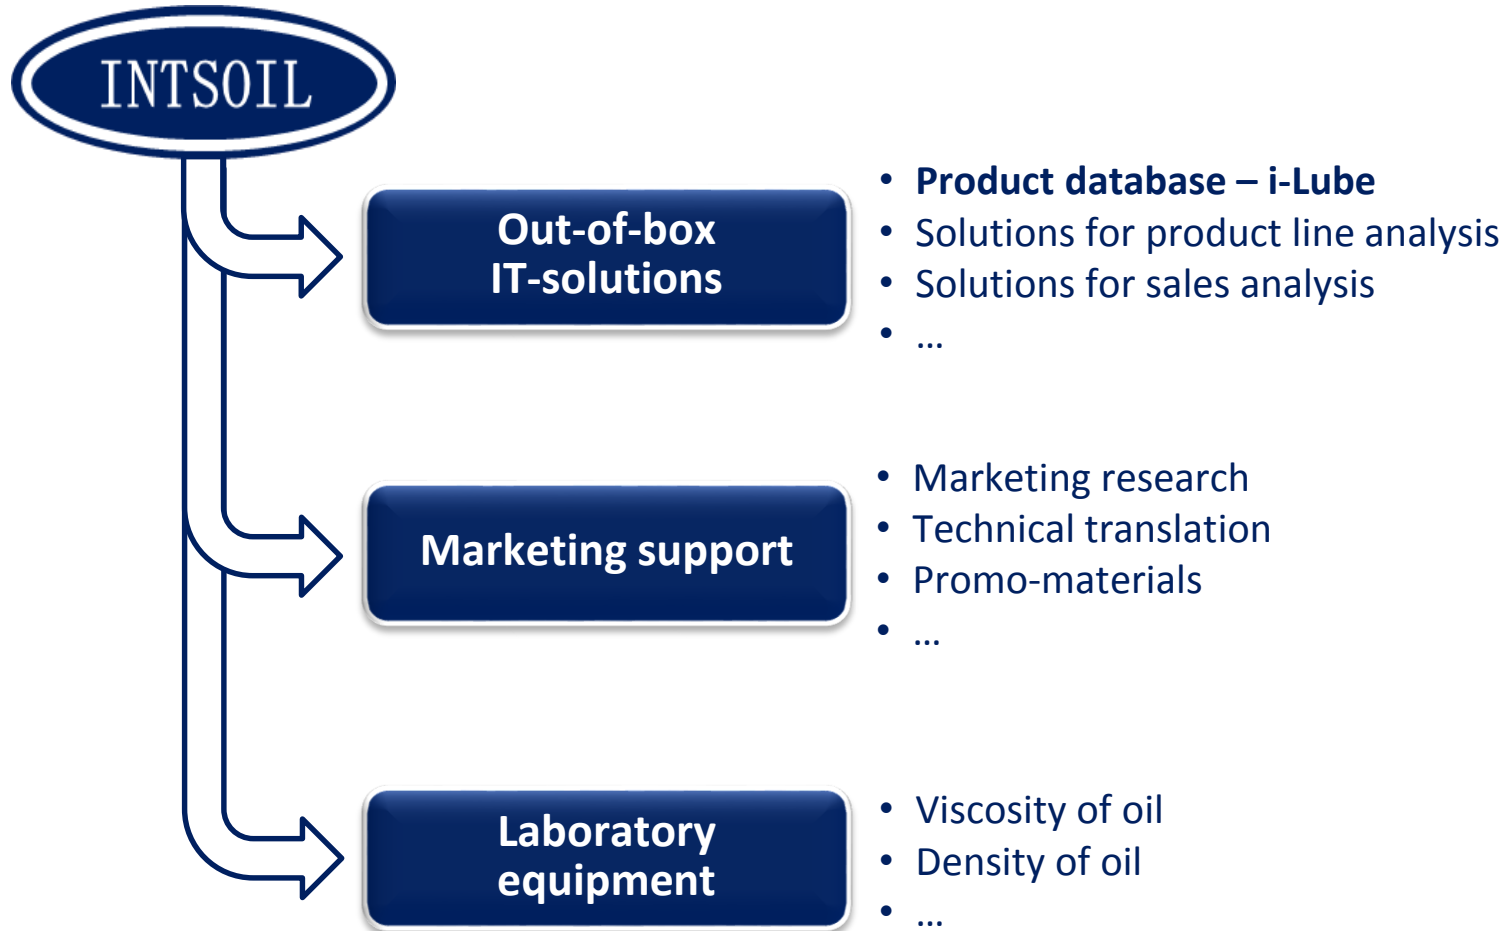

INTSOIL

we do quality

i-Lube

**effective solution for product analysis and
matching**

INTSOIL is technology and marketing company focused on lubricants market

Brief company profile

What is “i-Lube”?

What is “i-Lube”?

(continue)

**Actual product
database**

**Intellectual analytical
algorithm**

Database include products from following segments

Key advantages of i-Lube

**Analytical
instrument**

**Guaranteed data
quality**

**Actualizes
every quarter**