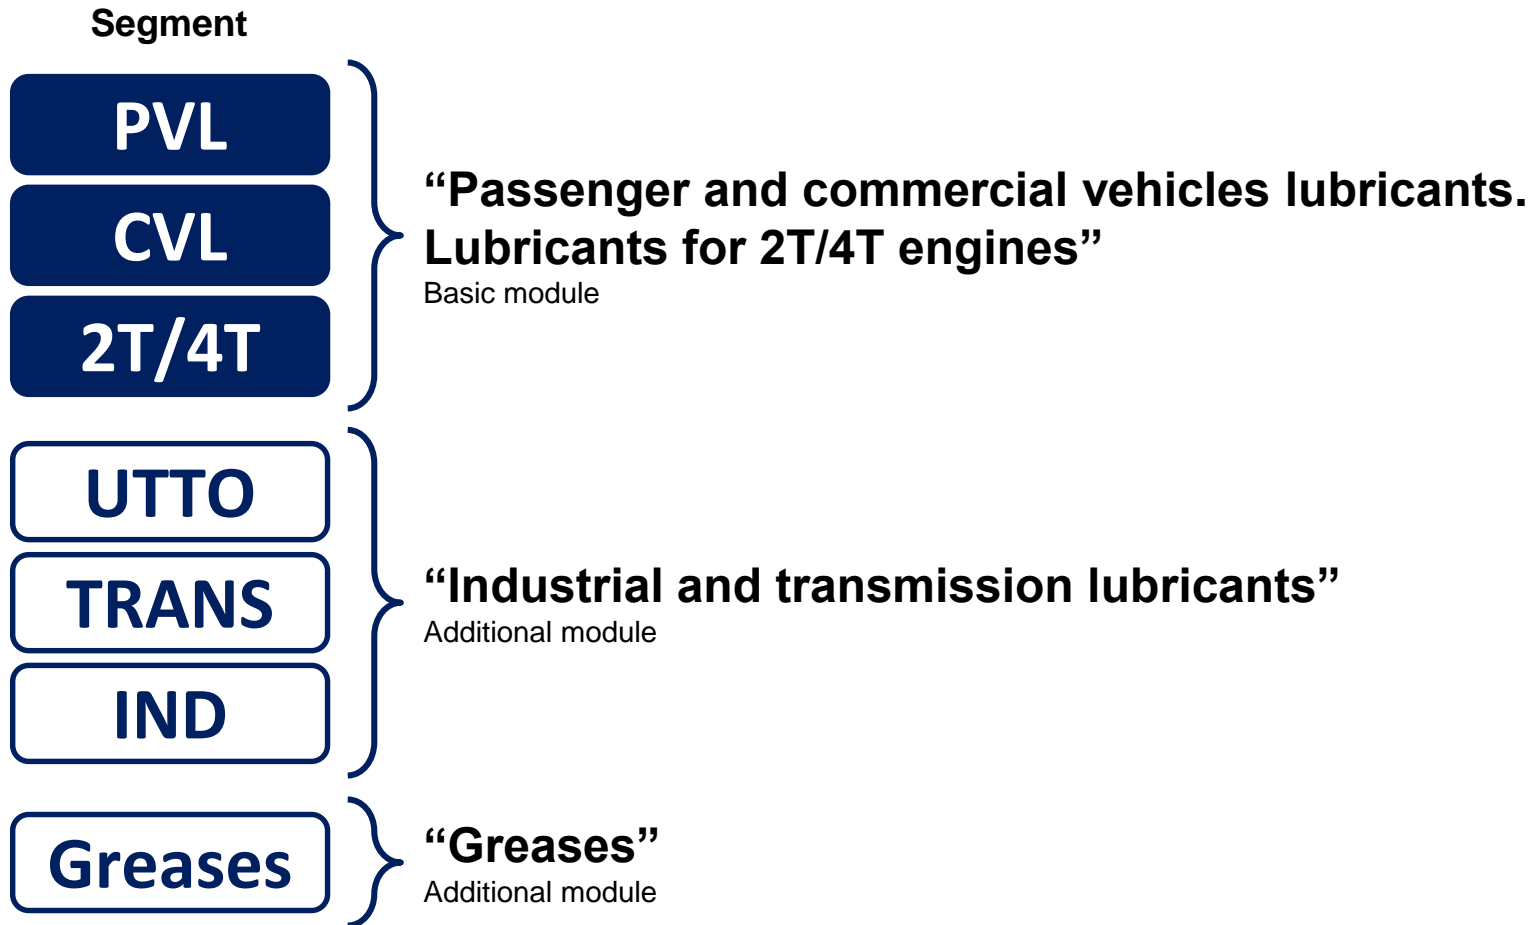

(continue)

**Actual product
database**

**Intellectual analytical
algorithm**

Database include products from following segments

Key advantages of i-Lube

**Analytical
instrument**

**Guaranteed data
quality**

**Actualizes
every quarter**