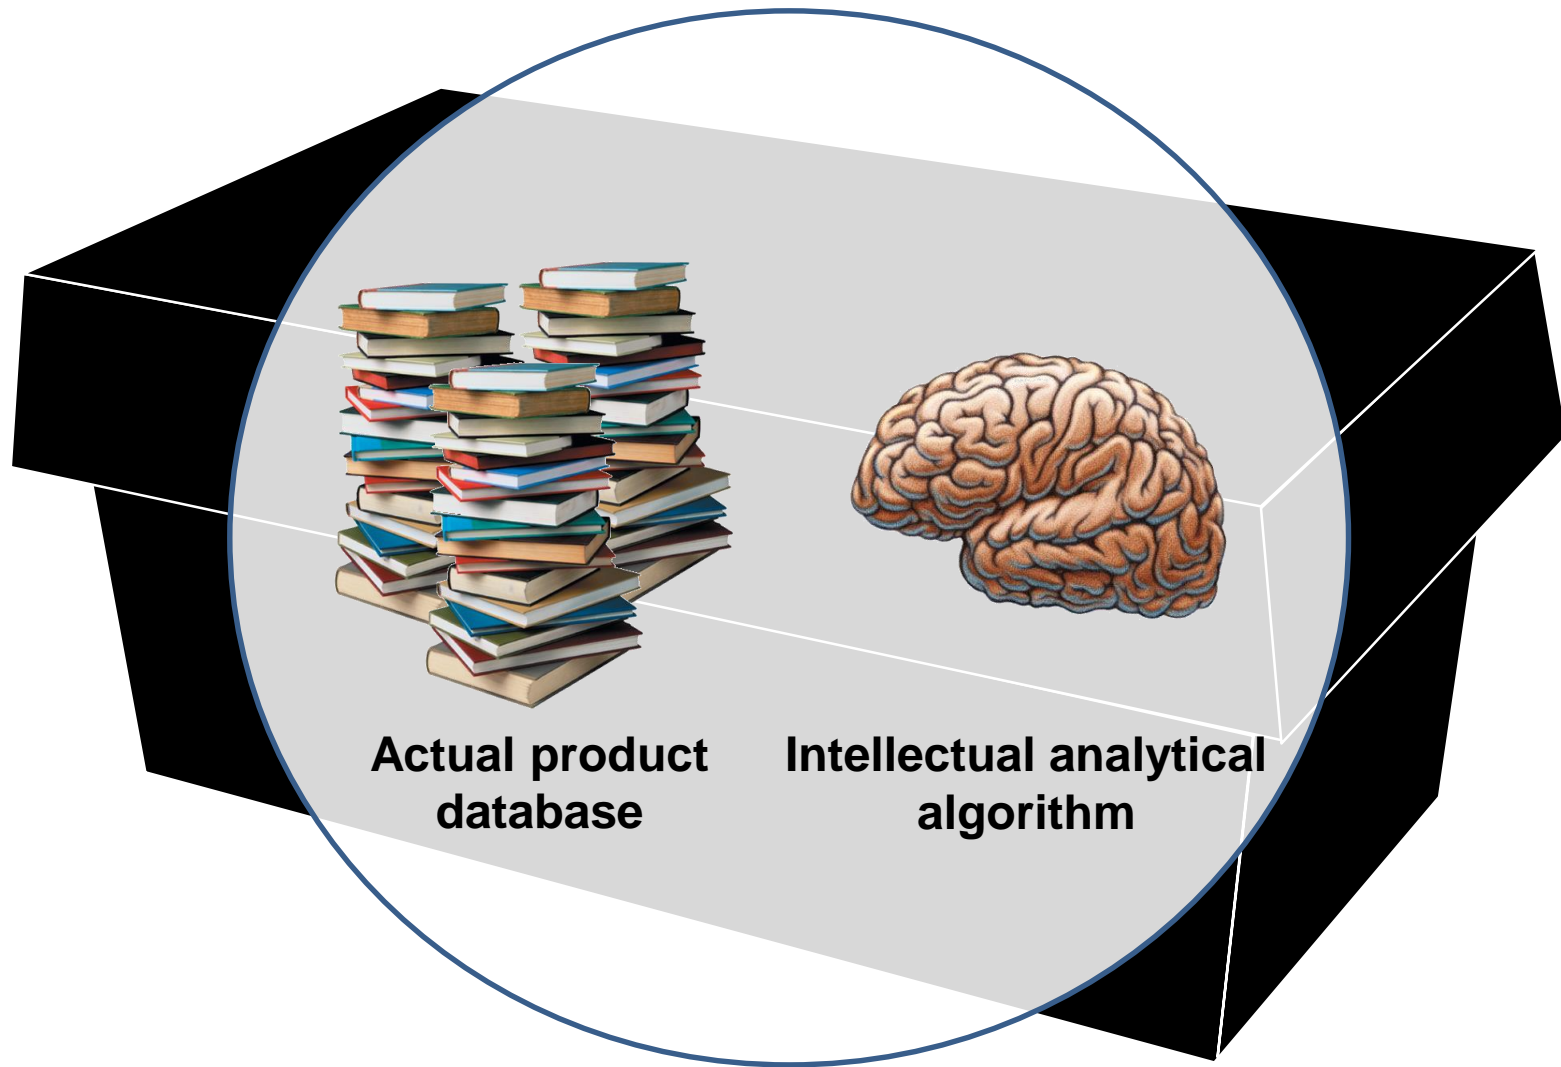

INTSOIL

we do quality

i-Lube

**effective solution for product analysis and
matching**

INTSOIL is technology and marketing company focused on lubricants market

Brief company profile

What is “i-Lube”?

What is “i-Lube”?

(continue)

**Actual product
database**

**Intellectual analytical
algorithm**

Database include products from following segments

Key advantages of i-Lube

**Analytical
instrument**

**Guaranteed data
quality**

**Actualizes
every quarter**